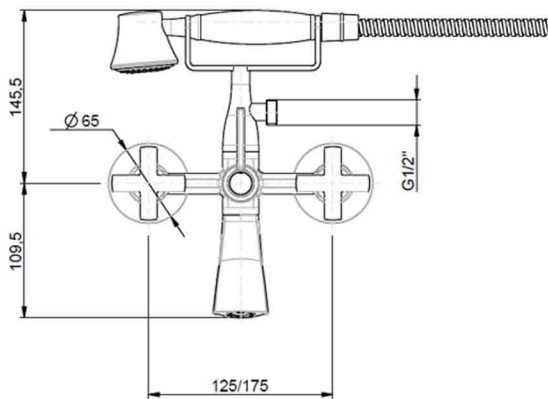

COOX BATH FILLER WITH HANDHELD SHOWER ATTACHMENT

FRONT VIEW

SIDE VIEW

GENERAL INFO

HEIGHT	255MM
WIDTH	215MM (EXCLUDING HANDHELD)
DEPTH	140MM*
HANDHELD SHOWER	INCLUDED
FINISH	CHROME ON BRASS
GUARANTEE	5 YEARS
OTHER FINISHES	GOLD** NICKEL**

* TO CENTRE OF SPOUT

** OTHER FINISHES AVAILABLE TO SPECIAL ORDER

COOX COLLECTION