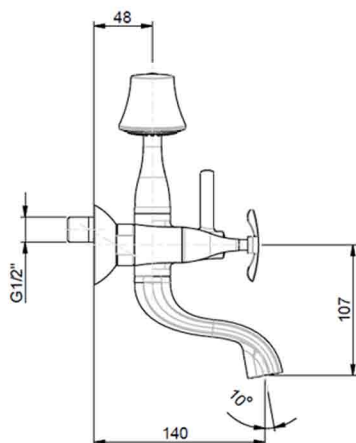

COOX BATH FILLER WITH HANDHELD SHOWER ATTACHMENT

FRONT VIEW

SIDE VIEW

GENERAL INFO

HEIGHT	255MM
WIDTH	215MM (EXCLUDING HANDHELD)
DEPTH	140MM*
HANDHELD SHOWER	INCLUDED
FINISH	CHROME ON BRASS
GUARANTEE	5 YEARS
OTHER FINISHES	GOLD** NICKEL**

* TO CENTRE OF SPOUT

** OTHER FINISHES AVAILABLE TO SPECIAL ORDER

COOX COLLECTION